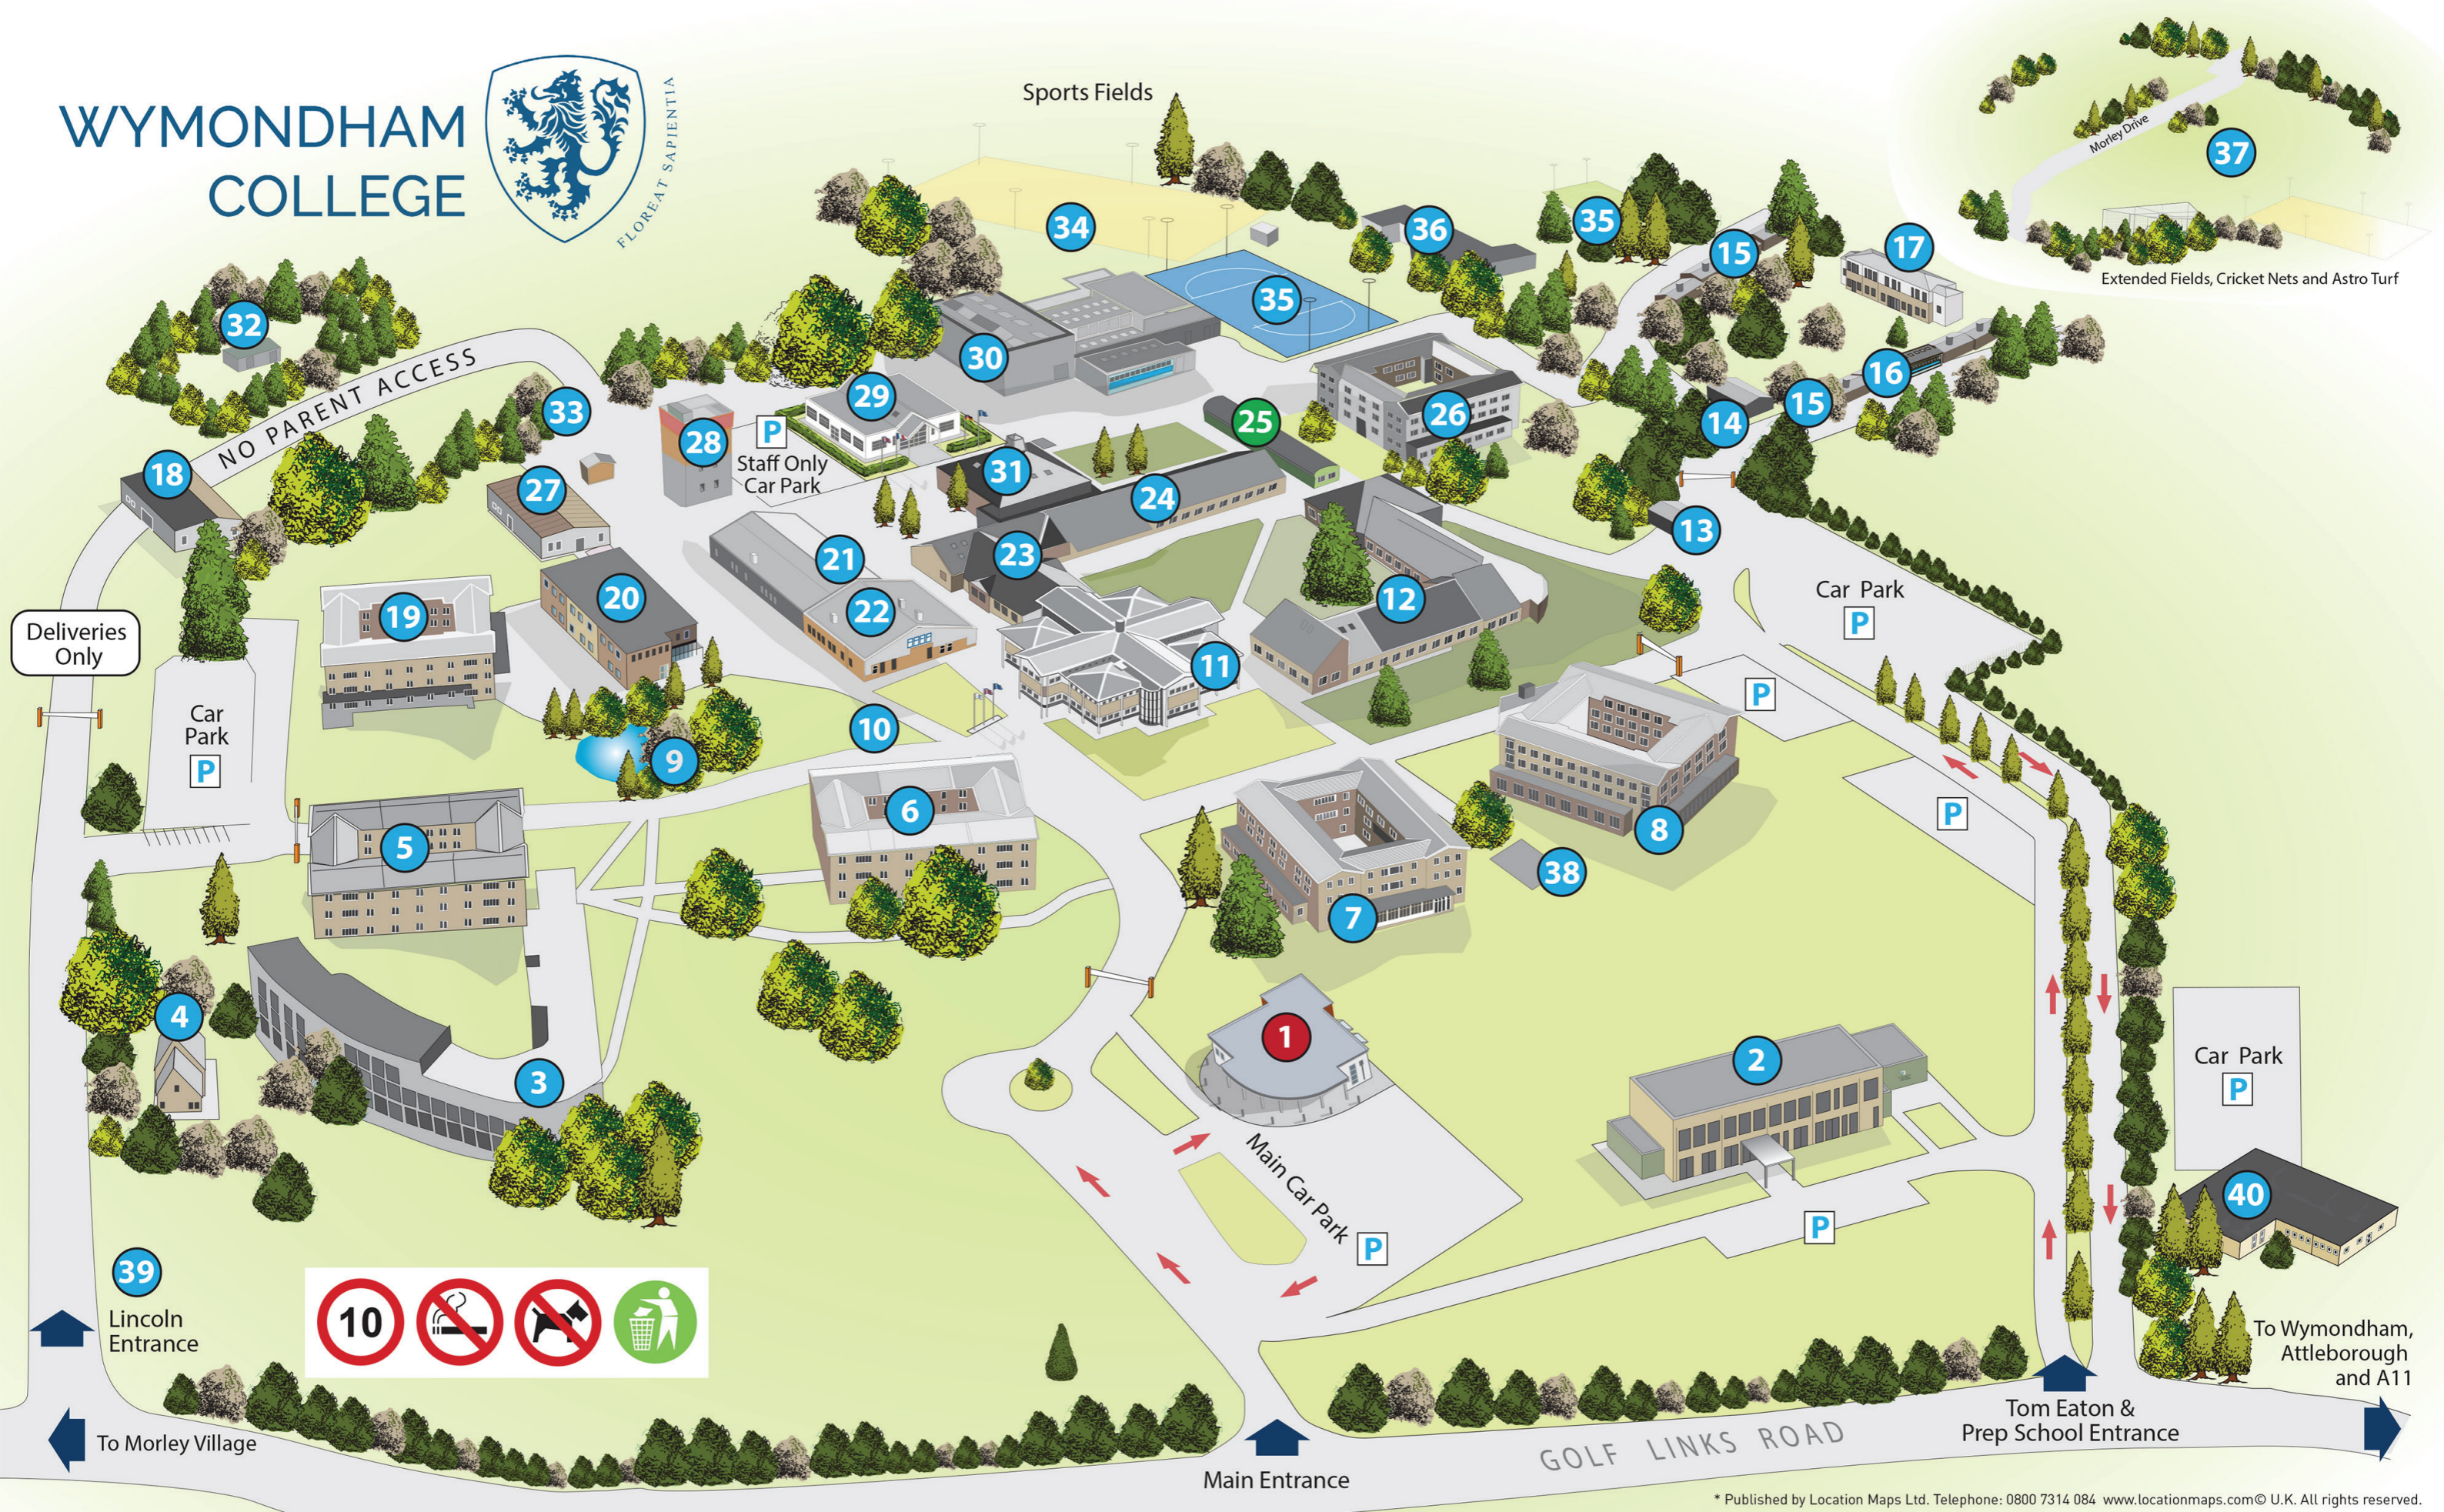

# WYMONDHAM COLLEGE

- 1. Reception
- 2. Prep School
- 3 & 5. Lincoln Sixth Form Centre
- 4. College House
- 6. Peel Hall
- 7. Fry Hall
- 8. Cavell Hall

- 9. Pond
- 10. Memorial Garden
- 11. Design Technology, Art & ICT
- 12. English, Humanities & Drama
- 13. PSA Hub
- 14. IT Services
- 15. Staff Houses

- 16. Medical Centre
- 17. Underwood Hall
- 18. Campus Services
- 19. Kett Hall
- 20. Peter Rout Centre
- 21. Refectory
- 22. Staff Room, SLT & College Office

- 23. Science
- 24. Lewis Building
- 25. Chapel
- 26. New Hall
- 27. SET HQ
- 28. Water Tower
- 29. The International Centre

- 30. Sports Centre & Swimming Pool
- 31. Sir Lincoln Ralphs Library
- 32. Rifle Range
- 33. Wildlife Garden
- 34. Astro Turf
- 35. Parade Ground/CCF
- 36. The Hive Building

- 37. Pavilion
- 38. Fry/Cavell Astro Court
- 39. The Lodge
- 40. Tom Eaton Centre - Music Department

\* Published by Location Maps Ltd. Telephone: 0800 7314 084 www.locationmaps.com © U.K. All rights reserved.